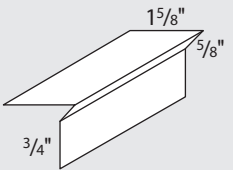

Downspouts & Elbows A's & B's

White/Brown & White/Primer
Also available in 26 Gauge ARMORTECH™ & Kynar® colors

Large T-Metal
TCTML

Starter
TCSM

5/12 & 10/12 pitch

Re-Roof
TCRR

1 1/2" Drip
TCDF1

Gravel Stop
TCGS