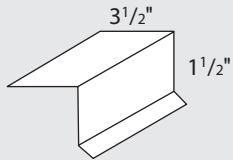

Downspouts & Elbows A's & B's

White/Brown & White/Primer
Also available in 26 Gauge ARMORTECH™ & Kynar® colors

Large T-Metal
TCTML

Starter
TCSM

5/12 & 10/12 pitch

Re-Roof
TCRR

1 1/2" Drip
TCDF1

Gravel Stop
TCGS