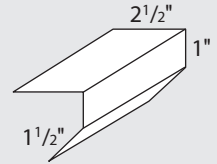

Downspouts & Elbows A's & B's

White/Brown & White/Primer
Also available in 26 Gauge ARMORTECH™ & Kynar® colors

Large T-Metal
TCTML

Starter
TCSM

5/12 & 10/12 pitch

Re-Roof
TCRR

1 1/2" Drip
TCDF1

Gravel Stop
TCGS