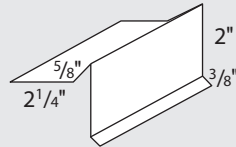

Downspouts & Elbows A's & B's

White/Brown & White/Primer
Also available in 26 Gauge ARMORTECH™ & Kynar® colors

Large T-Metal
TCTML

Starter
TCSM

5/12 & 10/12 pitch

Re-Roof
TCRR

1 1/2" Drip
TCDF1

Gravel Stop
TCGS