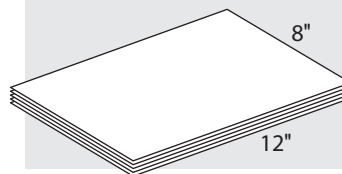

T-Metal
TCTM

5" x 8" Step
TCS58 100/Bundle

2" Drip
TCDF2

8" x 8" Step
TCS88 50/Bundle

2" Fascia
TCF2

Pre-Bent 3"x5"x8" Step
TCS358 50/Bundle

3" x 5" Roof to Wall
TCRTW35

8" x 12" Step
TCS812 50/Bundle

24" W-Valley
TCVF

50' Roll
TCS88
8", 12", 14" and 20"

5" x 13" Pan
TCBP513

Flat Sheets
4' x 10' sheets
Brown/Black, Brown/White, White/Gray, White/Primer