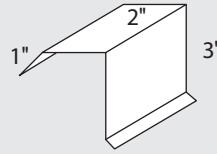

Weathered Copper

Tile Red

Zincalume®

Gutter Coil
12" & 15"

White/Prime
Brown/White

3" Fascia
TCBP513

Flashings

All flashings available in Black, Brown, White, Grey, Primer or ZincoAlume®.